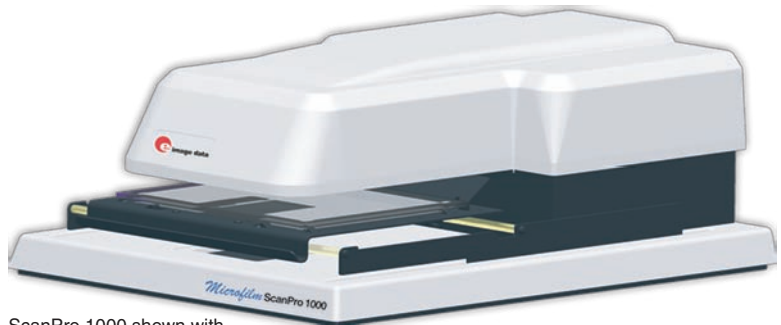

e-ImageData
ScanPro1000

Microfilm Scanner Provides Performance and Value

The ScanPro1000 utilizes cutting-edge digital technologies to bring you an exceptionally compact microfilm viewer/scanner/printer that takes up about as much room on your desktop as two sheets of letter paper. The ScanPro 1000 is easy-to-use and provides powerful features for working with all of your information stored on microfilm and micro opaques.

View All the Information Stored on Microforms

The ScanPro1000 makes it easy-to-view all the information stored on microfilm and micro opaques. The featured optical 7X to 54X zoom lens means you don't have to stop your look-ups to change lenses. The many other standard features like automatic focus, exposure control, and optical image rotation means that you can complete your look-ups and research quickly and efficiently.

24" LCD Monitor Shown with Newspaper Image

 **e image data**
microfilm scanners

M I C R O F I L M S C A N P R O

e-ImageData
ScanPro1000

THE COMPLETE DIGITAL SOLUTION

ScanPro 1000 shown with
Fiche/Aperture Card Film Carrier

What people are saying about the ScanPro...

"The ScanPro is a compact, solidly built, professional looking microfilm scanner. It is a fine addition to my research! It was easy to unpack and set-up, and I was scanning my microfilm in less than an hour. The software is very user friendly."