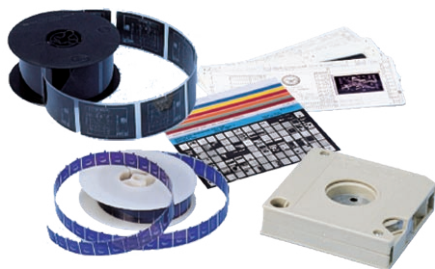

e-ImageData
ScanPro1000

Microfilm Scanner Provides Performance and Value

The ScanPro1000 utilizes cutting-edge digital technologies to bring you an exceptionally compact microfilm viewer/scanner/printer that takes up about as much room on your desktop as two sheets of letter paper. The ScanPro 1000 is easy-to-use and provides powerful features for working with all of your information stored on microfilm and micro opaques.

What people are saying about the ScanPro...

"The ScanPro is a compact, solidly built, professional looking microfilm scanner. It is a fine addition to my research! It was easy to unpack and set-up, and I was scanning my microfilm in less than an hour. The software is very user friendly."

"It is working its little butt off, just a fabulous machine".

- MyCensuses Genealogy - G Beavington, British Columbia, Canada

Microfilm Carriers for All Film Formats

Microfilm carriers are available for handling fiche, aperture cards, jackets, 16 and 35mm roll film, cartridge film, and micro opaques. These carriers are built for public uses application and provide robust operation and feature ball bearing guides to provide exceptional film positioning control. You can select manual or motorized film carriers for roll film applications. Or, you can select combination film carriers for applications that have multiple film formats. You can also select carriers that will work with the ScanPro 1000 micro opaque option.

Film types

You can choose combination carriers that conveniently work with multiple film formats without having to be removed from the ScanPro when changing film types, ideal for demanding public use applications.